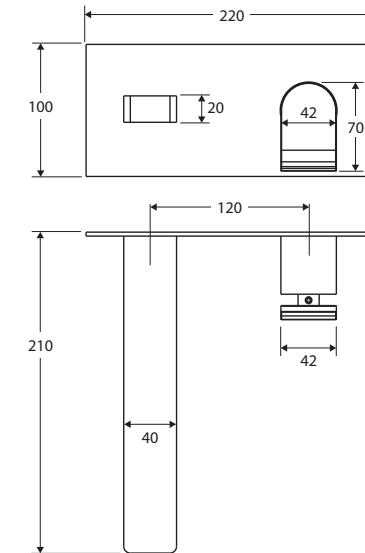

Lincoln

WALL MIXER WITH SPOUT

Features

- Polished chrome finish
- Designed for basin and bath
- Made from solid brass
- Quality European cartridge (35 mm)
- **WELS 4 Star rated, 7.5L/min**

Please note: This product may have a visible Fienza or Watermark logo.

While we aim to ensure specifications are correct at the time of publication, Fienza reserves the right to make modifications without prior notice. Physical colour may vary from image shown. All measurements are shown in millimetres. Always use physical product measurements for mark-ups and roughing-in as the technical drawing may differ from actual product received.