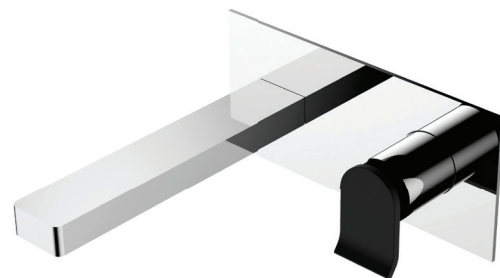

Lincoln

WALL MIXER WITH SPOUT

Features

- Polished chrome finish
- Designed for basin and bath
- Made from solid brass
- Quality European cartridge (35 mm)
- **WELS 4 Star rated, 7.5L/min**

Please note: This product may have a visible Fienza or Watermark logo.