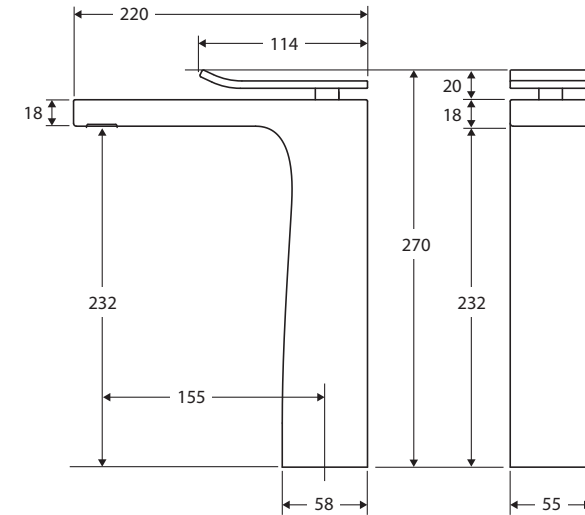

Lincoln

TALL BASIN MIXER

Features

- Polished chrome finish
- Fixed position
- Made from solid brass
- Quality European cartridge (35 mm)
- PEX split-resistant flexible hoses
- **WELS 5 Star rated, 5L/min**

Please note: This product may have a visible Fienza or Watermark logo.

Available in

Polished
Chrome Handle
224107

Electroplated
Matte Black Handle
224107B

Cleaning & Care

- Regularly clean with mild soapy water using a microfibre cloth.
- In highly polluted or coastal locations, we recommend cleaning 2-3 times per week.
- Do not use harsh detergents, bleach, cream cleaners or citrus based cleaners. These substances are abrasive and will damage the surface.
- Do not use undue pressure and wipe in one direction only.

While we aim to ensure specifications are correct at the time of publication, Fienza reserves the right to make modifications without prior notice. Physical colour may vary from image shown. All measurements are shown in millimetres. Always use physical product measurements for mark-ups and roughing-in as the technical drawing may differ from actual product received.