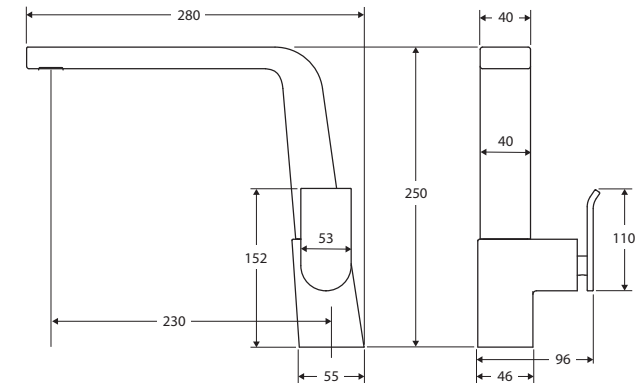

Lincoln

SWIVEL SINK MIXER

Features

- Polished chrome finish
- Swivel function
- Designed for kitchens
- Made from solid brass
- Quality European cartridge (35 mm)
- PEX split-resistant flexible hoses
- **WELS 5 Star rated, 5L/min**

Please note: This product may have a visible Fienza or Watermark logo.

Available in

Polished
Chrome Handle
224105

Electroplated
Matte Black Handle
224105B

Cleaning & Care

- Regularly clean with mild soapy water using a microfibre cloth.
- In highly polluted or coastal locations, we recommend cleaning 2-3 times per week.
- Do not use harsh detergents, bleach, cream cleaners or citrus based cleaners. These substances are abrasive and will damage the surface.
- Do not use undue pressure and wipe in one direction only.

While we aim to ensure specifications are correct at the time of publication, Fienza reserves the right to make modifications without prior notice. Physical colour may vary from image shown. All measurements are shown in millimetres. Always use physical product measurements for mark-ups and roughing-in as the technical drawing may differ from actual product received.