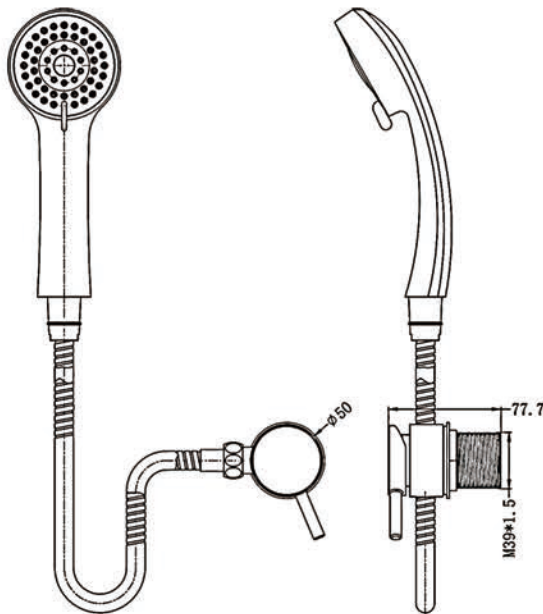

Nero

CARAVAN EXTERNAL SHOWER

SPECIFICATION

PRODUCT CODE	YSW2015-07A
WELS RATING	7.5L/MIN
WATERMARK LICENSE	WM-060073
TEMPERATURE RATING	MIN 1°C-MAX 75°C
PRESSURE RATING	MIN 150KPa-MAX 500KPa

FINISH

 NR201507aCH	chrome
---	--------

PACKAGING INCLUDES

- 1x shower mixer
- 1x handle shower
- 1x hose

Dimensions are nominal measurements only.

Versions: 2019.12

www.nerotapware.com.au