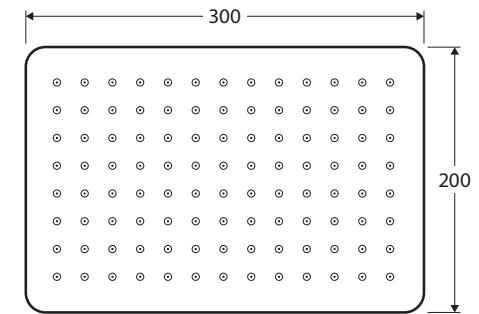

Koko® SHOWER HEAD

Features

- Overhead rain shower
- Rectangular shape
- 4 mm thin profile
- Polished chrome finish
- Made from stainless steel
- Brass swivel joint
- Female ½" BSP inlet
- **WELS 3 Star rated, 9L/min**