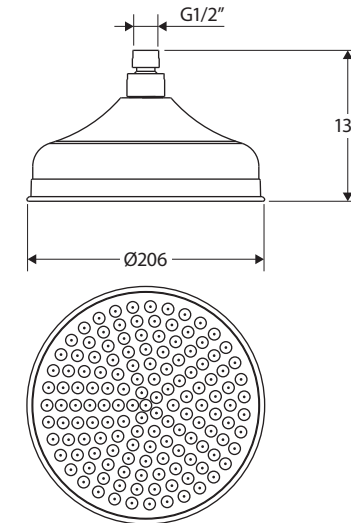

## Features

- Overhead rain shower
- 208 mm diameter
- Single function
- Made from solid brass
- Brass swivel joint
- Female 1/2" BSP inlet
- **WELS 3 Star rated, 9L/min**

*Modern Vintage*  
COLLECTION

While we aim to ensure specifications are correct at the time of publication, Fienza reserves the right to make modifications without prior notice. Physical colour may vary from image shown. All measurements are shown in millimetres. Always use physical product measurements for mark-ups and roughing-in as the technical drawing may differ from actual product received.