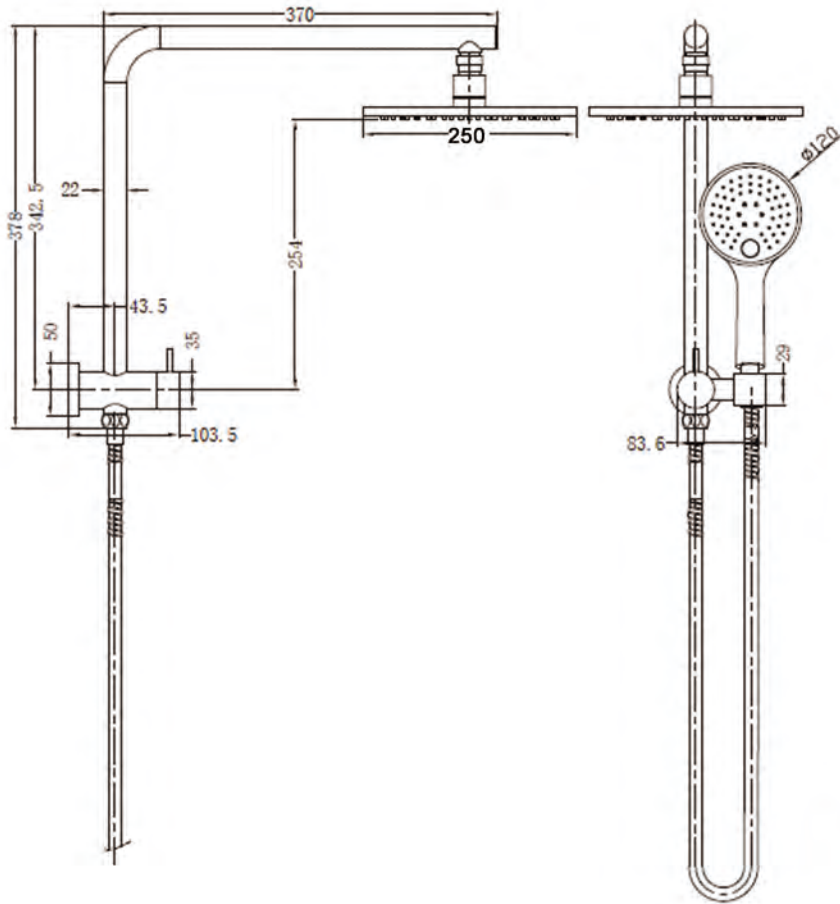

Nero

SHOWER SET

SPECIFICATION

PRODUCT CODE	YSW2508-05B
WELS RATING	3 STAR 9L/MIN
WATERMARK LICENSE	WM-060093
TEMPERATURE RATING	MIN 1°C-MAX 75°C
PRESSURE RATING	MIN 150KPa-MAX 500KPa

FINISH

	NR250805bCH	chrome
	NR250805bMB	matt black
	NR250805bBN	brushed nickel
	NR250805bGM	gun metal
	NR250805bBG	brushed gold

PACKAGING INCLUDES

- 1x shower arm
- 1x shower rail
- 1x diverter
- 1x thread adapter
- 1x shower head
- 1x handle shower
- 1x handle shower holder
- 1x shower hose
- 1x bracket
- 1x installation kit

Dimensions are nominal measurements only.

Versions: 2019.11

www.nerotapware.com.au

Diverter Operation

1

G1/2 THREAD
OUTLET

2

screw threaded adaptor to outlet
tighten firmly with allen key

3

push shower arm
cover on threaded adaptor.

4

tighten grub screws

5

Rubber Washer

shower head installation

Rubber Washer

Insert washers and flow
restrictor as shown into Shower
Hose.
Screw Shower Hose to Hand
Shower
and Shower Rail