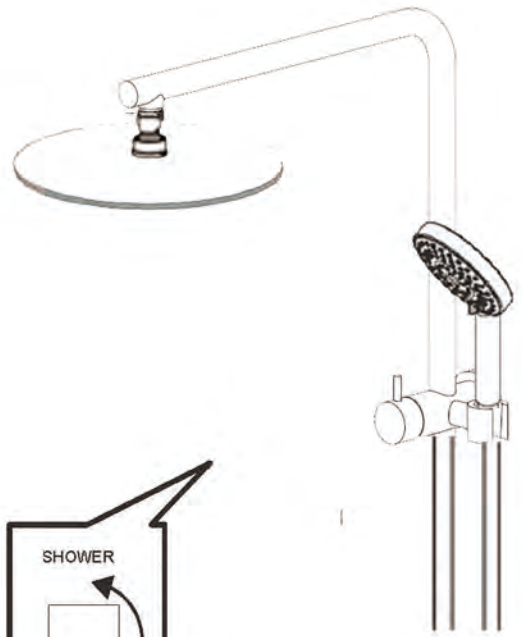

Nero

SHOWER SET

SPECIFICATION

PRODUCT CODE	YSW2508-05B
WELS RATING	3 STAR 9L/MIN
WATERMARK LICENSE	WM-060093
TEMPERATURE RATING	MIN 1°C-MAX 75°C
PRESSURE RATING	MIN 150KPa-MAX 500KPa

FINISH

	NR250805bCH	chrome
	NR250805bMB	matt black
	NR250805bBN	brushed nickel
	NR250805bGM	gun metal
	NR250805bBG	brushed gold

PACKAGING INCLUDES

- 1x shower arm
- 1x shower rail
- 1x diverter
- 1x thread adapter
- 1x shower head
- 1x handle shower
- 1x handle shower holder
- 1x shower hose
- 1x bracket
- 1x installation kit

Dimensions are nominal measurements only.

Versions: 2019.11

www.nerotapware.com.au

Diverter Operation

1

G1/2 THREAD
OUTLET

2

screw threaded adaptor to outlet
tighten firmly with allen key

3

push shower arm
cover on threaded adaptor.

4

tighten grub screws

5

Rubber Washer

shower head installation

Rubber Washer

Insert washers and flow
restrictor as shown into Shower
Hose.
Screw Shower Hose to Hand
Shower
and Shower Rail