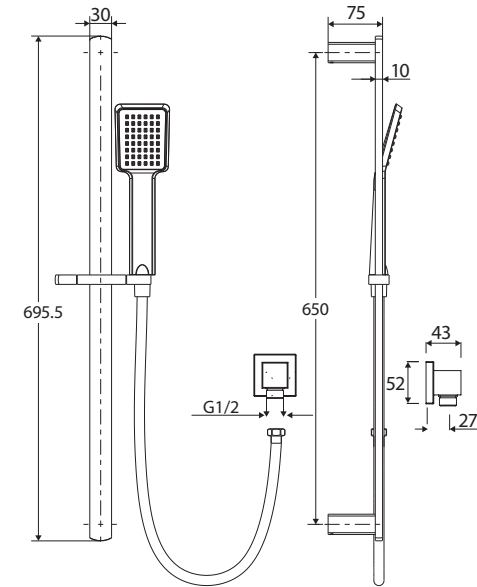

Koko[®] RAIL SHOWER

Features

- Polished chrome finish
- **WELS 3 Star rated, 9L/min**

Rail:

- Slider to adjust height of hand shower
- Made from solid brass
- Deluxe brass elbow
- Rail thickness: 30 x 10 mm
- 1.5 metre stainless steel flexible hose

KOKO Hand Piece (MSH021):

- Single water-flow setting
- Easy to clean TPR nozzles
- Made from ABS

Available in

Chrome
444107

Cleaning & Care

- Regularly clean with mild soapy water using a microfibre cloth.
- In highly polluted or coastal locations, we recommend cleaning 2-3 times per week.
- Do not use harsh detergents, bleach, cream cleaners or citrus based cleaners. These substances are abrasive and will damage the surface.
- Do not use undue pressure and wipe in one direction only.

While we aim to ensure specifications are correct at the time of publication, Fienza reserves the right to make modifications without prior notice. Physical colour may vary from image shown. All measurements are shown in millimetres. Always use physical product measurements for mark-ups and roughing-in as the technical drawing may differ from actual product received.