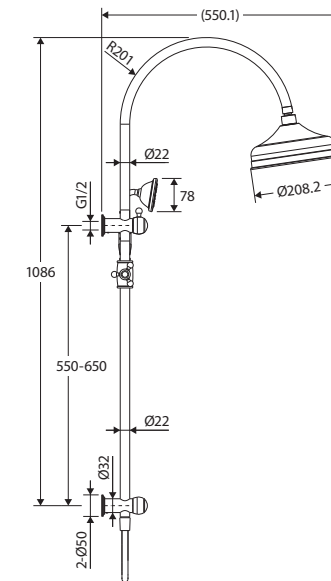

Available in

Brushed Nickel
455114BN

Cleaning & Care

- Regularly clean with mild soapy water using a microfibre cloth.
- In highly polluted or coastal locations, we recommend cleaning 2-3 times per week.
- Do not use harsh detergents, bleach, cream cleaners or citrus based cleaners. These substances are abrasive and will damage the surface.
- Do not use undue pressure and wipe in one direction only.

While we aim to ensure specifications are correct at the time of publication, Fienza reserves the right to make modifications without prior notice. Physical colour may vary from image shown. All measurements are shown in millimetres. Always use physical product measurements for mark-ups and roughing-in as the technical drawing may differ from actual product received.