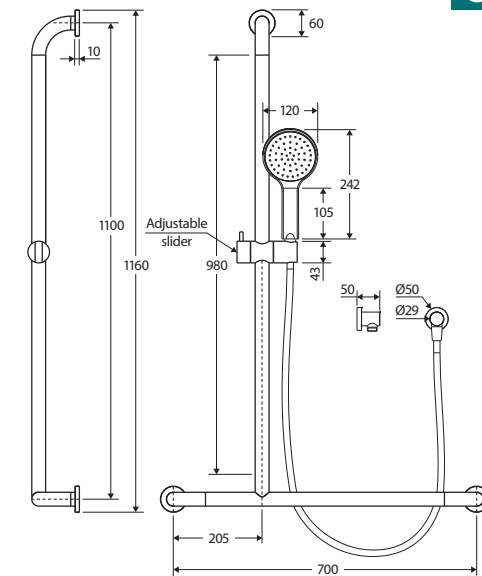

Luciana® Care INVERTED T RAIL SHOWER

Features

- Can be installed for AS1428.1 Accessible compliance
- Polished chrome finish
- **WELS 3 Star rated, 9L/min**

Rail:

- Slider to adjust height of hand shower
- Made from stainless steel
- ABS slider and wall mounts
- Deluxe stainless steel elbow
- Rail thickness: 32 mm
- 1.5 metre stainless steel flexible hose

LUCIANA/KAYA Hand Piece (MSH115):

- Single water-flow setting
- Easy to clean TPR nozzles
- Made from ABS

Available in

Left-Hand
444113LH

Right-Hand
444113RH

Cleaning & Care

- Regularly clean with mild soapy water using a microfibre cloth.
- In highly polluted or coastal locations, we recommend cleaning 2-3 times per week.
- Do not use harsh detergents, bleach, cream cleaners or citrus based cleaners. These substances are abrasive and will damage the surface.
- Do not use undue pressure and wipe in one direction only.

While we aim to ensure specifications are correct at the time of publication, Fienza reserves the right to make modifications without prior notice. Physical colour may vary from image shown. All measurements are shown in millimetres. Always use physical product measurements for mark-ups and roughing-in as the technical drawing may differ from actual product received.