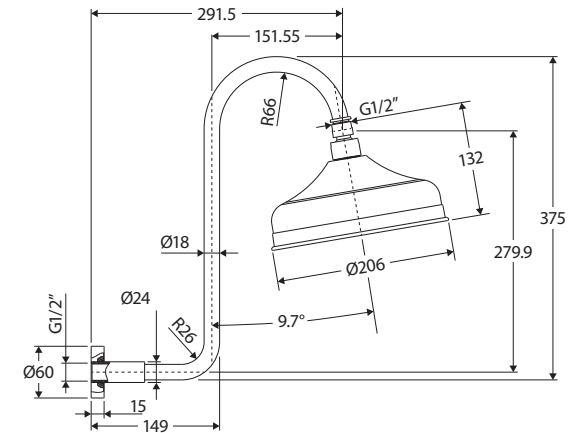

Lillian

SHOWER ARM SET

Features

- Made from solid brass
- Female 1/2" BSP inlet
- WELS 3 Star rated, 9L/min

Modern
Vintage
COLLECTION

Available in

Chrome
411138-A

Brushed Nickel
411138BN-A

While we aim to ensure specifications are correct at the time of publication, Fienza reserves the right to make modifications without prior notice. Physical colour may vary from image shown. All measurements are shown in millimetres. Always use physical product measurements for mark-ups and roughing-in as the technical drawing may differ from actual product received.