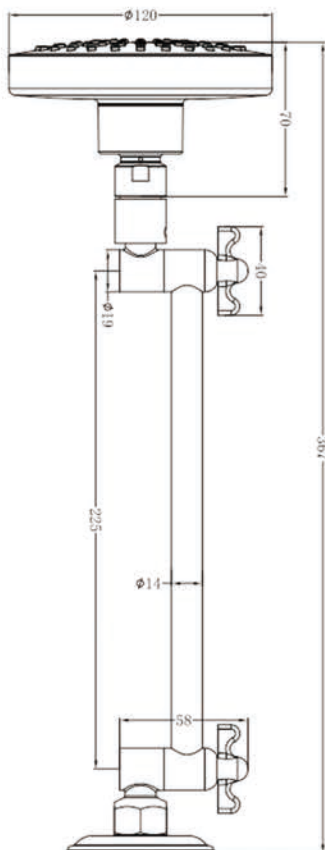

Nero

ALL DIRECTION SHOWER HEAD

SPECIFICATION

PRODUCT CODE	YSW2016-05
WELS RATING	6.5L/MIN
WATERMARK LICENSE	WM-060073
TEMPERATURE RATING	MIN 1°C-MAX 75°C
PRESSURE RATING	MIN 150KPa-MAX 500KPa

FINISH

■ NR201605MB	matte black
--------------	-------------