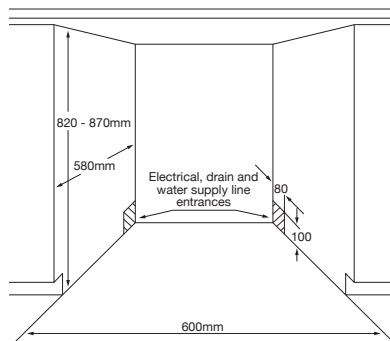

- Black Stainless Steel
- Freestanding/Built Under
- Electronic controls
- 6 wash programs with LED display
- Residual hot air drying with extra drying option
- Super quiet 49dbA
- 12 place settings
- Height adjustable upper basket
- Delayed start 1 – 12 hours
- New self-cleaning filter system
- Fast/Quick cycles – 30 minutes
- Easy lift 2 stage adjustable top basket
- Aqua stop and anti overflow protection
- Height adjustable cabinet + removable top
- Finger print resistant stainless steel
- Child lock
- Energy rating 3 Stars
- WELS water rating 4.5 Stars
- 10.5 Litres per wash in accordance with AS/NZS 6400

70°C sanitation cycle

12 place settings

Whisper Quiet

Delayed start

Self Cleaning Filter System