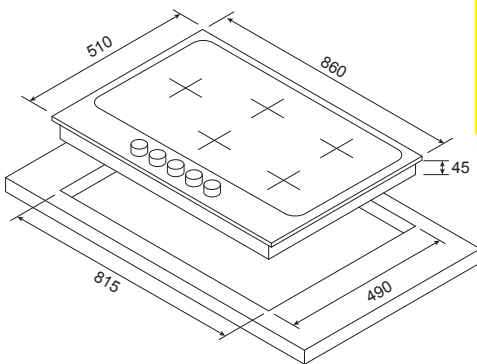

Gas Cooktop 90cm

Model: GCTK9011

- Traditional styling
- Gas on black glass construction
- 90cm built in gas cooktop
- 5 burners including a 3.6 kW triple crown wok burner
- New E.E.B. Energy Efficient Burners for rapid heat at less cost
- Under knob electronic, one touch auto ignition
- Easy access servicing due to service access from below
- Flame Safe protection
- Cast iron pan supports
- Control knobs front mounted

If your installation is post September 2021 please order the GCTK9012 and request installation information.

These dimensions are provided as a general guide only and should not be used for designing or constructing cabinetry or for installation.