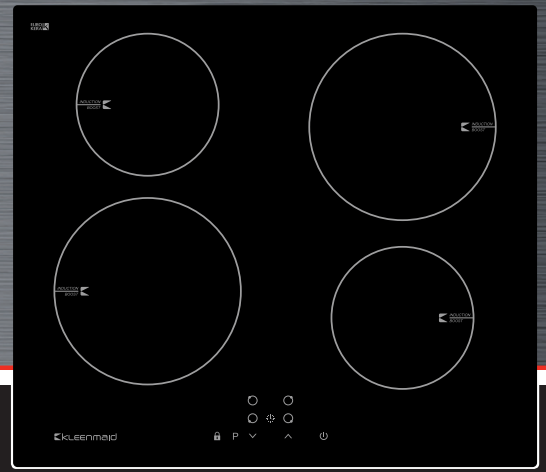

Induction Cooktop 60cm

Model: ICT6020

- 60cm Induction cooktop with quartz grey graphics
- Square 'C' shaped edges
- 4 cooking zones
- Touch controls with 9 power levels and boost
- Four timers
- Child safety lock
- Residual heat indicators
- Auto-Stop in case of accidental start, long absence, overflow, over temperature
- Easy Access Servicing
- Arsenic Free Glass
- Voltage Power Guard

Voltage Power Guard

Easy Access Servicing

Arsenic Free Glass

Boost

Residual Heat Indicator

Child Safety Lock

5 Zone Induction

Spill Protection