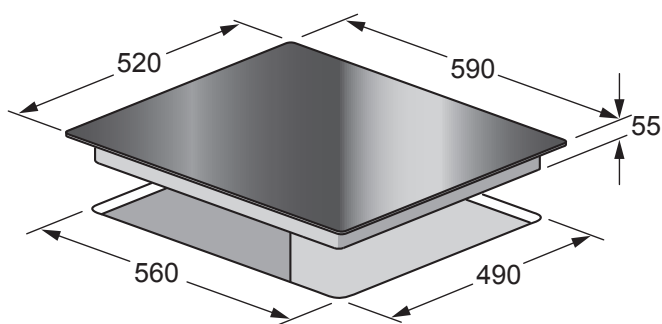

To obtain full installation instructions for this appliance go to kleenmaid.com.au and click on User Care Manuals, top right.

Fineline :0103473

J12007_01

Level 2, 204 Botany Road, Alexandria NSW, 2015
P: 02 9310 1207 • E: support@kleenmaid.com.au
www.kleenmaid.com.au

kLEENMAID
The best you can own