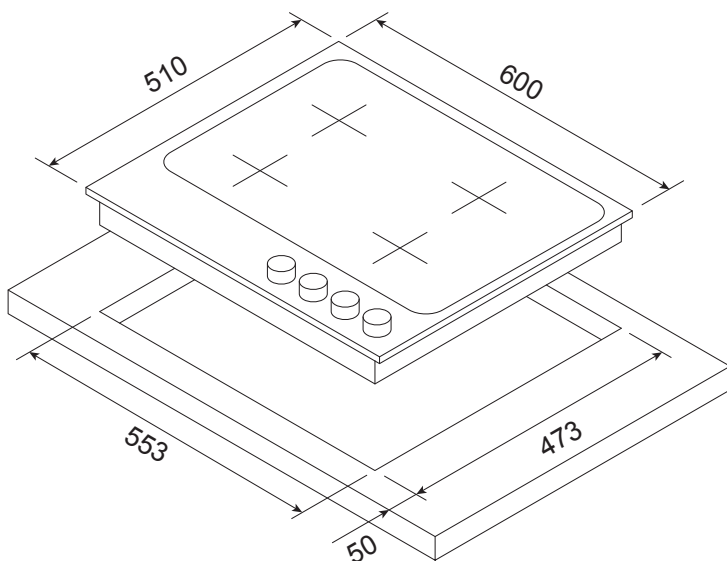

To obtain full installation instructions for this appliance go to kleenmaid.com.au and click on User Care Manuals, top right.

Fineline :0103472

J12049_01

Level 2, 204 Botany Road, Alexandria NSW, 2015
P: 02 9310 1207 • E: support@kleenmaid.com.au
www.kleenmaid.com.au

kleenmaid
The best you can own