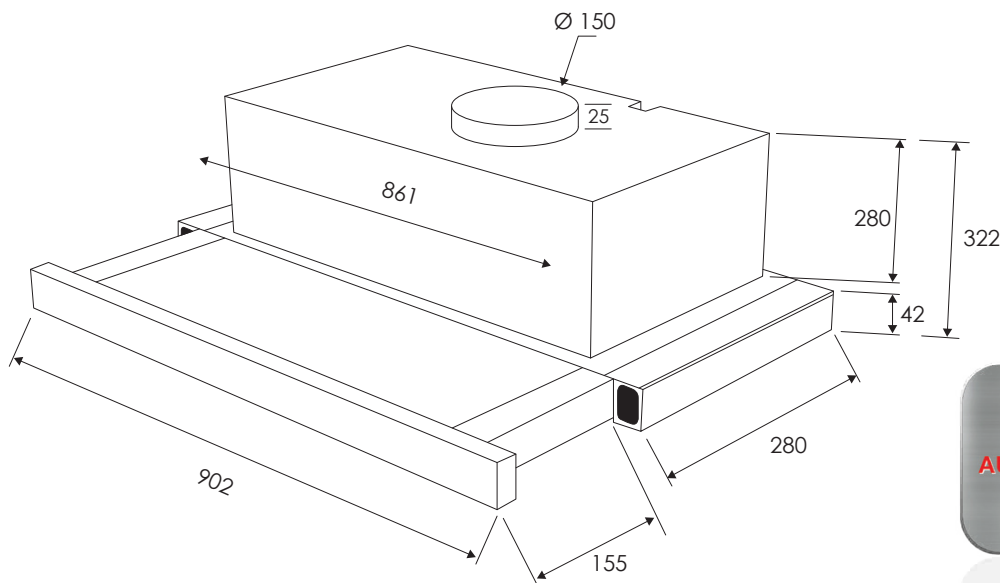

Slide Out Rangehood 90cm

Model: RHSO91

- Stainless steel front panel
- Single fan 850m³/h
- Noise 57 dbA
- Ø air output 150mm
- 2 x energy efficient 1.5W LED lamps
- 5 layer aluminium anti-grease filter, washable in dishwasher
- 2 speed toggle control
- Automatic light activation
- **LaserDure** permanent logo marking
- Optional carbon filters available for recirculating installation
- Order KDCF10A