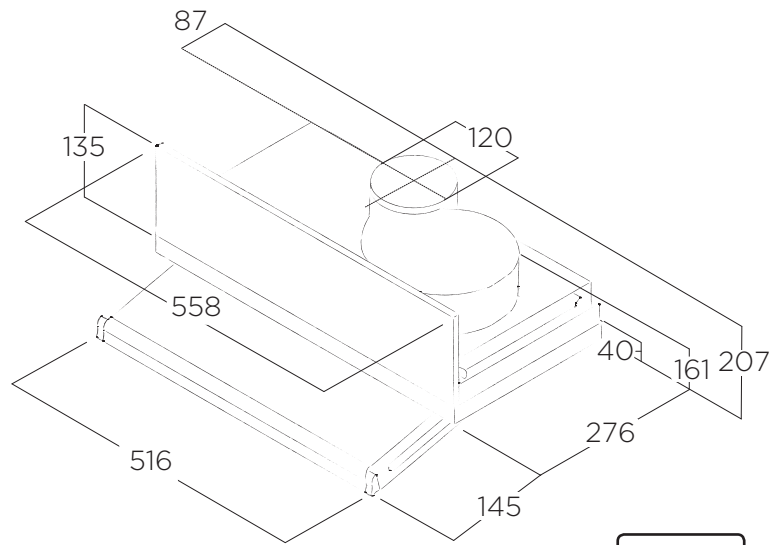

Concealed Slide Out Rangehood 60cm

Model: RHSOG61

- Concealed/slide out
- High performance up to 650m³/h
- Noise 46dbA
- 3 extraction speeds
- Slider speed controller
- 2 LED lamps with auto mode
- Aluminium anti-grease filter, washable in the dishwasher
- Outside air non return flap
- Ø air output 120mm for increased performance
- Automatic light and motor operation
- KwikFit easy to install system
- Optional carbon filters available for recirculating installation
- Order KECF189
- Also available in 90cm RHSOG91

Fineline : 0170607

J12081_05