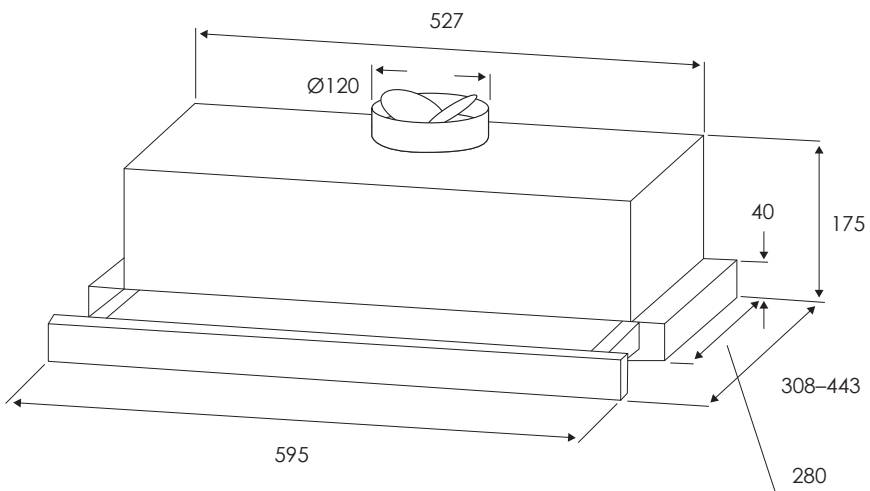

Slide out rangehood 60cm

Model: RHSOR61

- Ducted or recirculating with front or top venting option
- Stainless steel front panel
- Slider control switching 3 speeds
- Energy efficient LED light
- Noise 59 dbA
- Aluminium grease filters washable in dishwasher
- Twin motors 600m³/h
- 2 x carbon filters for recirculating operation
- 40 and 80mm fascia
- Ø air outlet 120mm
- Outside air non return protection
- Optional carbon filters available for recirculating installation
- Order KMCF039