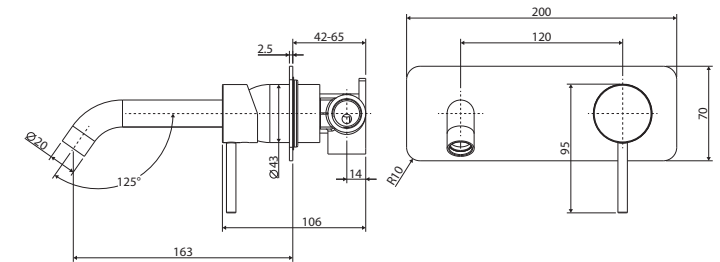

Kaya®

WALL BASIN/BATH MIXER SET

SOFT SQUARE PLATE
160MM OUTLET

Features

- Designed for basin and bath
- Includes basin aerator and free-flow aerator for baths
- Made from solid brass
- High quality European cartridge (35 mm)
- **WELS 5 Star rated, 5L/min**

Please note: This product may have a visible Fienza or Watermark logo.

Available in

Polished
Chrome
228106

PVD
Brushed Nickel
228106BN

PVD
Gun Metal
228106GM

Electroplated
Matte Black
228106B

PVD
Urban Brass
228106UB

Mixed finishes
available. See our
website for details.

Cleaning & Care

- Regularly clean with mild soapy water using a microfibre cloth.
- In highly polluted or coastal locations, we recommend cleaning 2-3 times per week.
- Do not use harsh detergents, bleach, cream cleaners or citrus based cleaners. These substances are abrasive and will damage the surface.
- Do not use undue pressure and wipe in one direction only.

While we aim to ensure specifications are correct at the time of publication, Fienza reserves the right to make modifications without prior notice. Physical colour may vary from image shown. All measurements are shown in millimetres. Always use physical product measurements for mark-ups and roughing-in as the technical drawing may differ from actual product received.