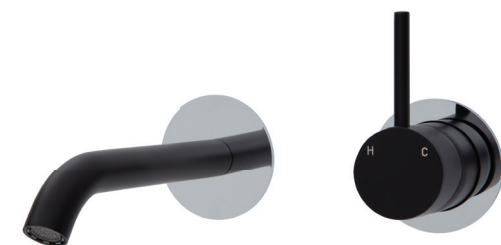

Kaya® Up

WALL BASIN/BATH MIXER SET

ROUND PLATES
160MM OUTLET

Features

- Designed for basin and bath
- Includes basin aerator and free-flow aerator for baths
- Made from solid brass
- High quality European cartridge (35 mm)
- **WELS 5 Star rated, 5L/min**

Please note: This product may have a visible Fienza or Watermark logo.

Available in

Polished
Chrome
228118

PVD
Brushed Nickel
228118BN

PVD
Gun Metal
228118GM

Electroplated
Matte Black
228118B

PVD
Urban Brass
228118UB