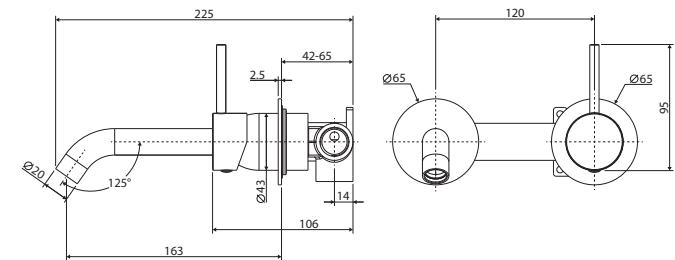

Kaya® Up

WALL BASIN/BATH MIXER SET

ROUND PLATES
160MM OUTLET

Features

- Designed for basin and bath
- Includes basin aerator and free-flow aerator for baths
- Made from solid brass
- High quality European cartridge (35 mm)
- **WELS 5 Star rated, 5L/min**

Please note: This product may have a visible Fienza or Watermark logo.

Available in

Polished
Chrome
228118

PVD
Brushed Nickel
228118BN

PVD
Gun Metal
228118GM

Electroplated
Matte Black
228118B

PVD
Urban Brass
228118UB

Mixed finishes
available. See our
website for details.

Cleaning & Care

- Regularly clean with mild soapy water using a microfibre cloth.
- In highly polluted or coastal locations, we recommend cleaning 2-3 times per week.
- Do not use harsh detergents, bleach, cream cleaners or citrus based cleaners. These substances are abrasive and will damage the surface.
- Do not use undue pressure and wipe in one direction only.

While we aim to ensure specifications are correct at the time of publication, Fienza reserves the right to make modifications without prior notice. Physical colour may vary from image shown. All measurements are shown in millimetres. Always use physical product measurements for mark-ups and roughing-in as the technical drawing may differ from actual product received.