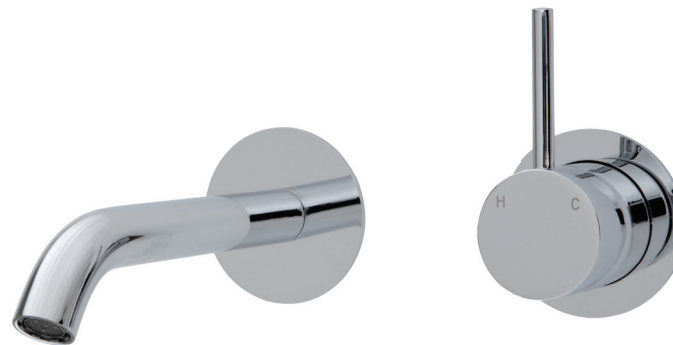

Kaya® Up

WALL BASIN/BATH MIXER SET

ROUND PLATES
160MM OUTLET

Features

- Designed for basin and bath
- Includes basin aerator and free-flow aerator for baths
- Made from solid brass
- High quality European cartridge (35 mm)
- **WELS 5 Star rated, 5L/min**

Please note: This product may have a visible Fienza or Watermark logo.

Available in

Polished
Chrome
228118

PVD
Brushed Nickel
228118BN

PVD
Gun Metal
228118GM

Electroplated
Matte Black
228118B

PVD
Urban Brass
228118UB