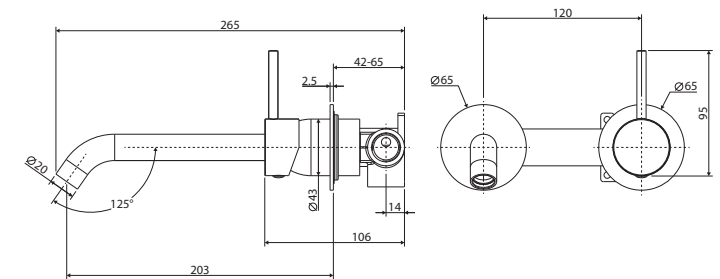

# Kaya® Up WALL BASIN/BATH MIXER SET

SOFT SQUARE PLATE  
200MM OUTLET

## Features

- Designed for basin and bath
- Includes basin aerator and free-flow aerator for baths
- Made from solid brass
- High quality European cartridge (35 mm)
- **WELS 5 Star rated, 5L/min**

**Please note:** This product may have a visible Fienza or Watermark logo.

While we aim to ensure specifications are correct at the time of publication, Fienza reserves the right to make modifications without prior notice. Physical colour may vary from image shown. All measurements are shown in millimetres. Always use physical product measurements for mark-ups and roughing-in as the technical drawing may differ from actual product received.