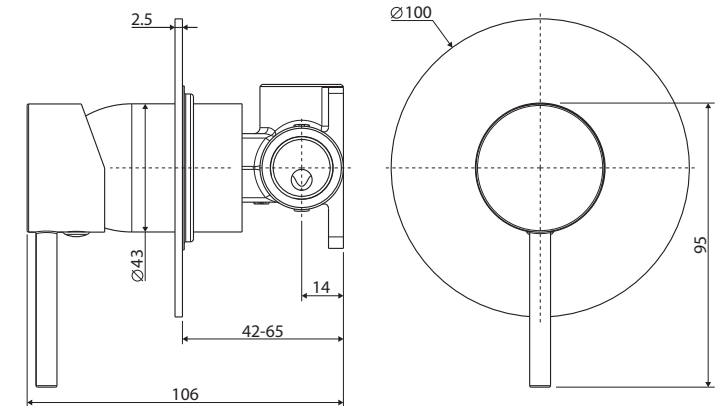

Kaya®
WALL MIXER
LARGE ROUND PLATE

Features

- Designed for shower and bath
- Made from solid brass
- High quality European cartridge (35 mm)

Please note: This product may have a visible Fienza or Watermark logo.

While we aim to ensure specifications are correct at the time of publication, Fienza reserves the right to make modifications without prior notice. Physical colour may vary from image shown. All measurements are shown in millimetres. Always use physical product measurements for mark-ups and roughing-in as the technical drawing may differ from actual product received.