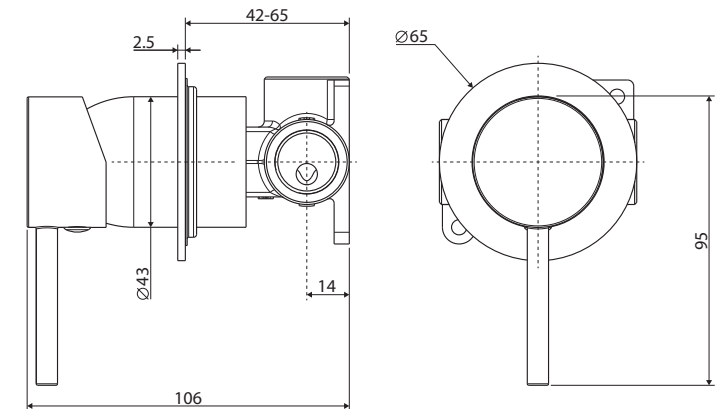

Kaya®
WALL MIXER
SMALL ROUND PLATE

Features

- Designed for shower and bath
- Made from solid brass
- High quality European cartridge (35 mm)

Please note: This product may have a visible Fienza or Watermark logo.

While we aim to ensure specifications are correct at the time of publication, Fienza reserves the right to make modifications without prior notice. Physical colour may vary from image shown. All measurements are shown in millimetres. Always use physical product measurements for mark-ups and roughing-in as the technical drawing may differ from actual product received.