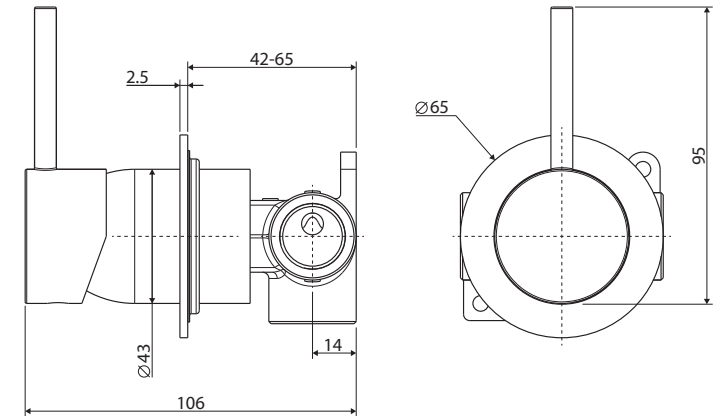

### SMALL ROUND PLATE

#### Features

- Designed for shower and bath
- Round, upright pin lever handle design
- Made from solid brass
- High quality European cartridge (35 mm)

**Please note:** This product may have a visible Fienza or Watermark logo.

We aim to ensure that specifications are correct at the time of publication. All measurements are shown in millimetres. Always use measurements of actual product received for final specification as the technical drawing may contain differences. Due to printing limitations, physical colour may vary from the image shown. Fienza reserves the right to make modifications without prior notice.