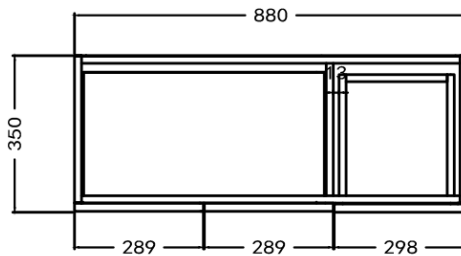

Castano

Bathroom and Kitchen Collection

Code JANEN900

Jane 900 Ensuite Vanity

- 900w x 360d x 860h
- Includes Ceramic top (1TH) - **upgrade tops available**
- Soft close doors & standard drawers
- Gloss white cabinet

- 2 door and 3 drawers
- 5 year warranty
- 32mm overflow waste required

Available in White Gloss / Brown Laminate / Grey Laminate