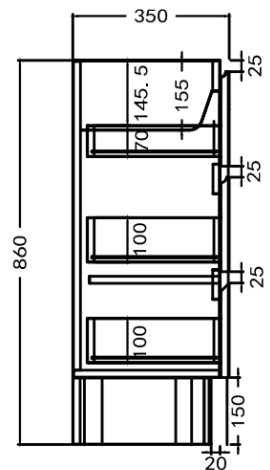

Castano

Bathroom and Kitchen Collection

Code JANEN900

Jane 900 Ensuite Vanity

- 900w x 360d x 860h
- Includes Ceramic top (1TH) - **upgrade tops available**
- Soft close doors & standard drawers
- Gloss white cabinet

- 2 door and 3 drawers
- 5 year warranty
- 32mm overflow waste required

Available in White Gloss / Brown Laminate / Grey Laminate