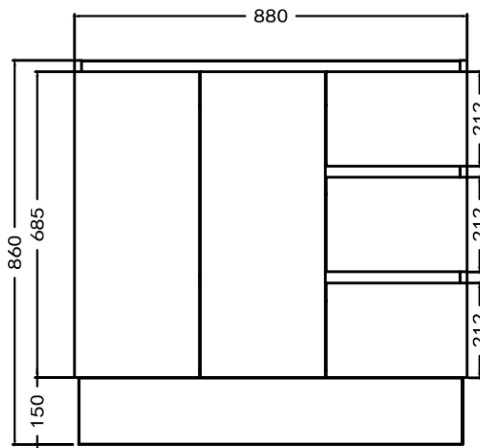

# Castano

Bathroom and Kitchen Collection

Code JANEN900

## Jane 900 Ensuite Vanity

- 900w x 360d x 860h
- Includes Ceramic top (1TH) - **upgrade tops available**
- Soft close doors & standard drawers
- Gloss white cabinet

- 2 door and 3 drawers
- 5 year warranty
- 32mm overflow waste required