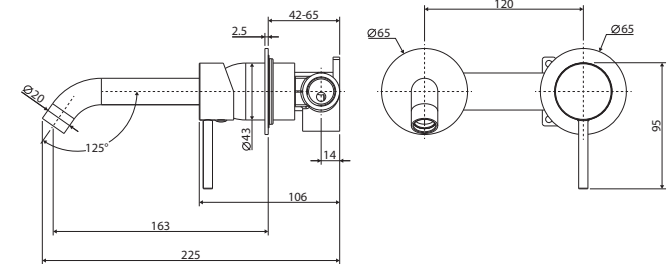

Kaya®

WALL BASIN/BATH MIXER SET

ROUND PLATES
160MM OUTLET

Features

- Designed for basin and bath
- Includes basin aerator and free-flow aerator for baths
- Made from solid brass
- High quality European cartridge (35 mm)
- **WELS 5 Star rated, 5L/min**

Please note: This product may have a visible Fienza or Watermark logo.

Available in

Polished
Chrome
228104

PVD
Brushed Nickel
228104BN

PVD
Gun Metal
228104GM

Electroplated
Matte Black
228104B

PVD
Urban Brass
228104UB

Mixed finishes
available. See our
website for details.

Cleaning & Care

- Regularly clean with mild soapy water using a microfibre cloth.
- In highly polluted or coastal locations, we recommend cleaning 2-3 times per week.
- Do not use harsh detergents, bleach, cream cleaners or citrus based cleaners. These substances are abrasive and will damage the surface.
- Do not use undue pressure and wipe in one direction only.

While we aim to ensure specifications are correct at the time of publication, Fienza reserves the right to make modifications without prior notice. Physical colour may vary from image shown. All measurements are shown in millimetres. Always use physical product measurements for mark-ups and roughing-in as the technical drawing may differ from actual product received.