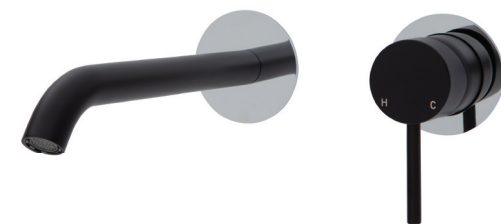

## WALL BASIN/BATH MIXER SET

ROUND PLATES  
200MM OUTLET

### Features

- Designed for basin and bath
- Includes basin aerator and free-flow aerator for baths
- Made from solid brass
- High quality European cartridge (35 mm)
- **WELS 5 Star rated, 5L/min**

**Please note:** This product may have a visible Fienza or Watermark logo.

### Available in

Polished Chrome

**228104-200**

PVD  
Brushed Nickel

**228104BN-200**

PVD  
Gun Metal

**228104GM-200**

Electroplated  
Matte Black

**228104B-200**

PVD  
Urban Brass

**228104UB-200**

Mixed finishes  
available. See our  
website for details.