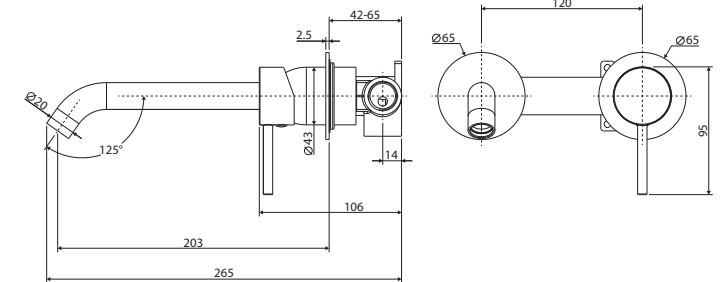

## WALL BASIN/BATH MIXER SET

ROUND PLATES  
200MM OUTLET

### Features

- Designed for basin and bath
- Includes basin aerator and free-flow aerator for baths
- Made from solid brass
- High quality European cartridge (35 mm)
- **WELS 5 Star rated, 5L/min**

**Please note:** This product may have a visible Fienza or Watermark logo.

While we aim to ensure specifications are correct at the time of publication, Fienza reserves the right to make modifications without prior notice. Physical colour may vary from image shown. All measurements are shown in millimetres. Always use physical product measurements for mark-ups and roughing-in as the technical drawing may differ from actual product received.