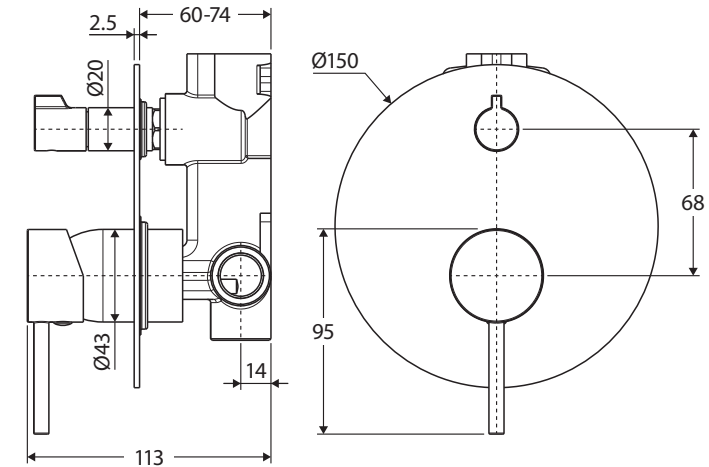

Kaya®
WALL DIVERTER
MIXER
LARGE ROUND PLATE

Features

- Designed for shower and bath
- Round, pin lever handle design
- Made from solid brass
- High quality European cartridge (35 mm)

Please note: This product may have a visible Fienza or Watermark logo.

We aim to ensure that specifications are correct at the time of publication. All measurements are shown in millimetres. Always use measurements of actual product received for final specification as the technical drawing may contain differences. Due to printing limitations, physical colour may vary from the image shown. Fienza reserves the right to make modifications without prior notice.