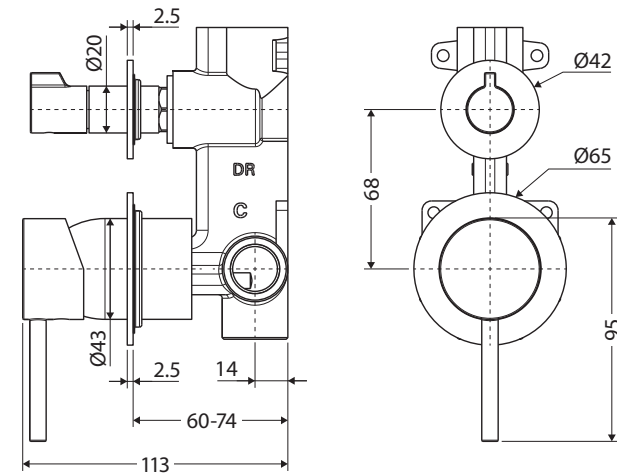

Kaya®

WALL DIVERTER MIXER

SMALL ROUND PLATES

Features

- Designed for shower and bath
- Made from solid brass
- High quality European cartridge (35 mm)

Please note: This product may have a visible Fienza or Watermark logo.

While we aim to ensure specifications are correct at the time of publication, Fienza reserves the right to make modifications without prior notice. Physical colour may vary from image shown. All measurements are shown in millimetres. Always use physical product measurements for mark-ups and roughing-in as the technical drawing may differ from actual product received.