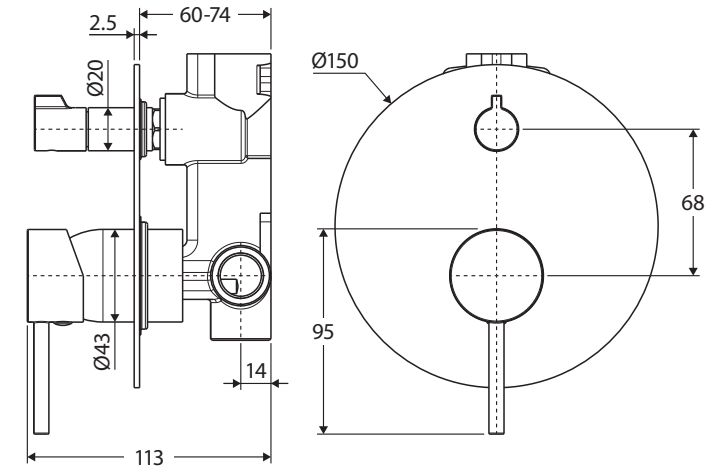

Kaya®
WALL DIVERTER
MIXER
LARGE ROUND PLATE

Features

- Designed for shower and bath
- Made from solid brass
- High quality European cartridge (35 mm)

Please note: This product may have a visible Fienza or Watermark logo.

While we aim to ensure specifications are correct at the time of publication, Fienza reserves the right to make modifications without prior notice. Physical colour may vary from image shown. All measurements are shown in millimetres. Always use physical product measurements for mark-ups and roughing-in as the technical drawing may differ from actual product received.