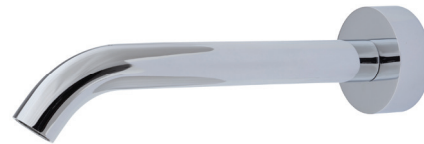

Kaya®

BATH/BASIN OUTLET, 180MM

Features

- Wall mounted, fixed position
- Includes free-flow bath aerator and restricted-flow basin aerator
- Push-fit installation
- Made from solid brass
- Female ½" BSPP inlet
- **WELS 5 Star rated, 5L/min**

Available in

Chrome
228115

PVD Brushed Nickel
228115BN

PVD Gun Metal
228115GM

Electroplated
Matte Black
228115B

PVD Urban Brass
228115UB

Mixed finishes
available. See our
website for details.

Cleaning & Care