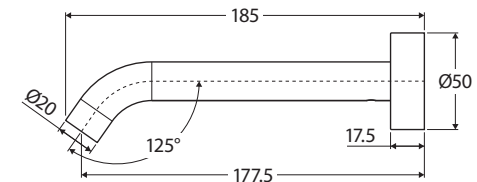

Kaya®

BATH/BASIN OUTLET, 180MM

Features

- Wall mounted, fixed position
- Includes free-flow bath aerator and restricted-flow basin aerator
- Push-fit installation
- Made from solid brass
- Female ½" BSPP inlet
- **WELS 5 Star rated, 5L/min**

While we aim to ensure specifications are correct at the time of publication, Fienza reserves the right to make modifications without prior notice. Physical colour may vary from image shown. All measurements are shown in millimetres. Always use physical product measurements for mark-ups and roughing-in as the technical drawing may differ from actual product received.