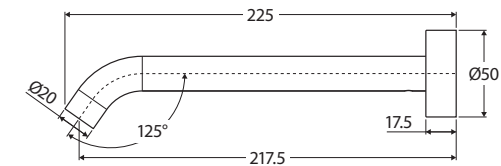

Kaya® BATH/BASIN OUTLET, 220MM

Features

- Wall mounted, fixed position
- Includes free-flow bath aerator and restricted-flow basin aerator
- Push-fit installation
- Made from solid brass
- Female ½" BSPP inlet
- **WELS 5 Star rated, 5L/min**

While we aim to ensure specifications are correct at the time of publication, Fienza reserves the right to make modifications without prior notice. Physical colour may vary from image shown. All measurements are shown in millimetres. Always use physical product measurements for mark-ups and roughing-in as the technical drawing may differ from actual product received.