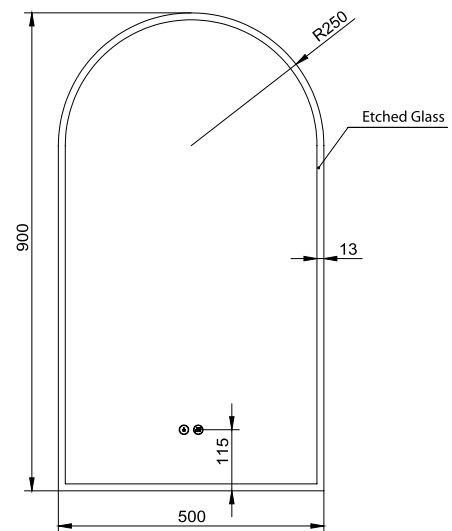

ARCH 500D

AR50D

Dimension (mm):

Width	500
Height	900
Depth	35

Features

LED Lighting

Dimmable

Demister with 1 Hour Cut-off

Optional Extra: Aluminium Coloured Frames

Matt Black	AR50D-MB	●
Gun Metal	AR50D-GM	●
Brushed Nickel	AR50D-BN	●
Rose Gold	AR50D-RG	●
Brushed Brass	AR50D-BB	●

Please note: Must be installed by a licensed electrician in accordance with local regulations.

WARRANTY
5 years

*Conditions apply

To clean this mirror, wipe it with a soft microfiber cloth or a lint free cloth that has been rinsed in warm water and wrung out well, then rub the mirror gently with a soft dry cloth.

PLEASE do not use glass or window cleaner, or other cleaners with chemical agents. These may damage the silver coating and brown marks can result.

Please confirm all particulars with your sales consultant or refer to our website for more information prior to purchase.