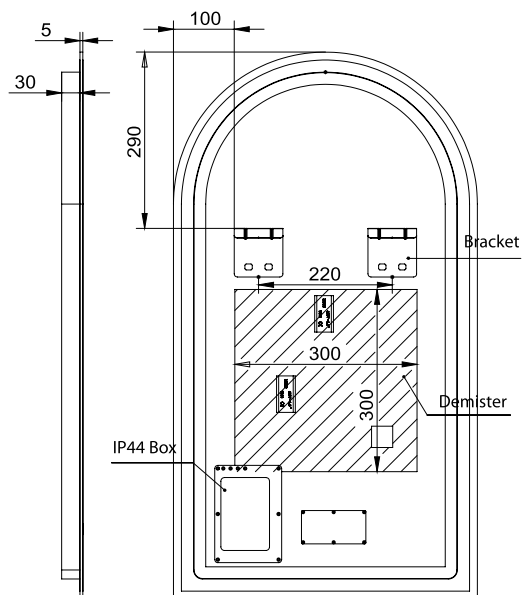

ARCH 500D

AR50D

Dimension (mm):

Width	500
Height	900
Depth	35

Features

LED Lighting

Dimmable

Demister with 1 Hour Cut-off

Optional Extra: Aluminium Coloured Frames

Matt Black	AR50D-MB	●
Gun Metal	AR50D-GM	●
Brushed Nickel	AR50D-BN	●
Rose Gold	AR50D-RG	●
Brushed Brass	AR50D-BB	●

Please note: Must be installed by a licensed electrician in accordance with local regulations.

WARRANTY
5 years

*Conditions apply

To clean this mirror, wipe it with a soft microfiber cloth or a lint free cloth that has been rinsed in warm water and wrung out well, then rub the mirror gently with a soft dry cloth.

PLEASE do not use glass or window cleaner, or other cleaners with chemical agents. These may damage the silver coating and brown marks can result.

Please confirm all particulars with your sales consultant or refer to our website for more information prior to purchase.