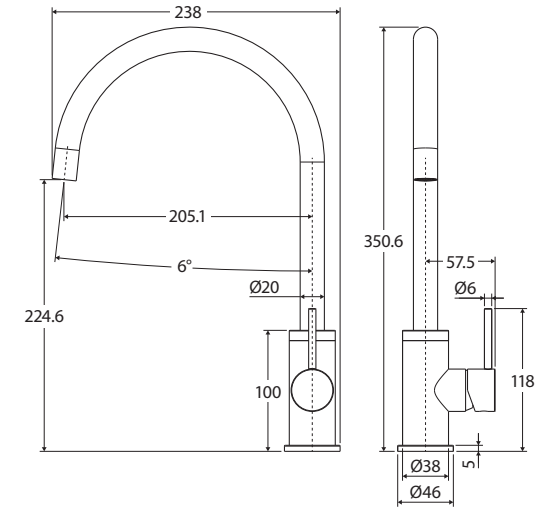

Kaya® SINK MIXER

Features

- Gooseneck outlet
- Swivel function
- Made from solid brass
- High quality European cartridge (25 mm)
- PEX split-resistant flexible hoses
- **WELS 6 Star rated, 4.5L/min**

Please note: This product may have a visible Fienza or Watermark logo.

While we aim to ensure specifications are correct at the time of publication, Fienza reserves the right to make modifications without prior notice. Physical colour may vary from image shown. All measurements are shown in millimetres. Always use physical product measurements for mark-ups and roughing-in as the technical drawing may differ from actual product received.