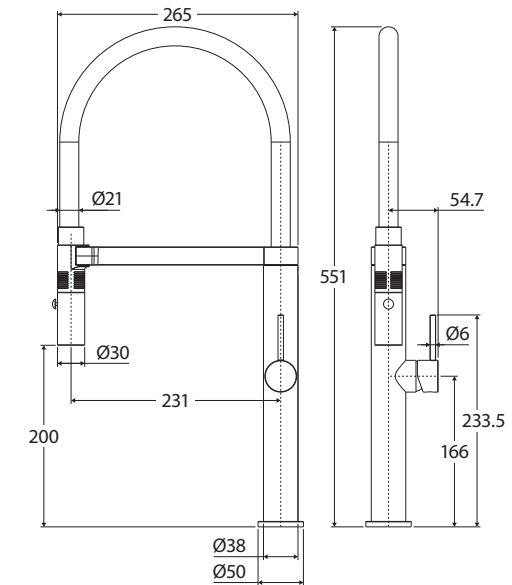

Kaya® PULL DOWN SINK MIXER

Features

- Detachable hose for greater reach
- Two spray patterns
- Magnetic cradle holds nozzle in place
- Swivel function
- Made from solid brass
- High quality European cartridge (25 mm)
- PEX split-resistant flexible hoses
- **WELS 6 Star rated, 4.5L/min**

Please note: This product may have a visible Fienza or Watermark logo.

Available in

Polished
Chrome
228109

PVD
Brushed Nickel
228109BN

PVD
Gun Metal
228109GM

Electroplated
Matte Black
228109B

PVD
Urban Brass
228109UB

Mixed finishes
available. See our
website for details.

Cleaning & Care

- Regularly clean with mild soapy water using a microfibre cloth.
- In highly polluted or coastal locations, we recommend cleaning 2-3 times per week.
- Do not use harsh detergents, bleach, cream cleaners or citrus based cleaners. These substances are abrasive and will damage the surface.
- Do not use undue pressure and wipe in one direction only.

While we aim to ensure specifications are correct at the time of publication, Fienza reserves the right to make modifications without prior notice. Physical colour may vary from image shown. All measurements are shown in millimetres. Always use physical product measurements for mark-ups and roughing-in as the technical drawing may differ from actual product received.