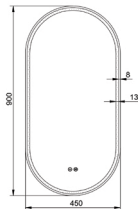

Optional Extra: Aluminium Coloured Frames

Matt Black	●
Gun Metal	●
Brushed Nickel	●
Brushed Brass	●
Rose Gold	●
Brushed Gold	●

WARRANTY
5 years

*Conditions apply

Please confirm all particulars with your sales consultant or refer to our website for more information prior to purchase.