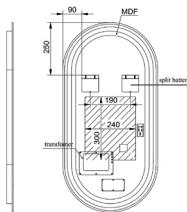

Optional Extra: Aluminium Coloured Frames

Matt Black	●
Gun Metal	●
Brushed Nickel	●
Brushed Brass	●
Rose Gold	●
Brushed Gold	●

WARRANTY
5 years

*Conditions apply

Please confirm all particulars with your sales consultant or refer to our website for more information prior to purchase.