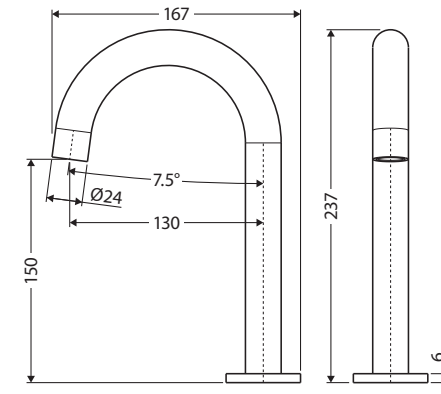

Kaya®

HOB-MOUNTED BATH/BASIN OUTLET

Features

- Hob-mounted, fixed position
- Includes free-flow bath aerator and restricted-flow basin aerator
- Made from solid brass
- Male ½" BSPP inlet
- **WELS 5 Star rated, 5L/min**

While we aim to ensure specifications are correct at the time of publication, Fienza reserves the right to make modifications without prior notice. Physical colour may vary from image shown. All measurements are shown in millimetres. Always use physical product measurements for mark-ups and roughing-in as the technical drawing may differ from actual product received.