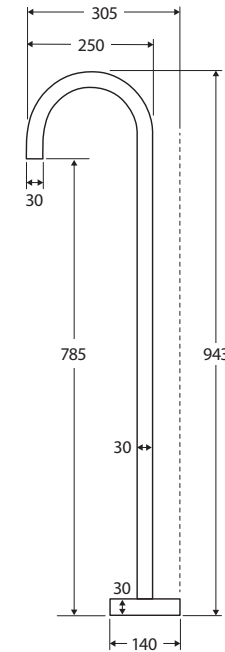

Gooseneck FLOOR-MOUNTED BATH OUTLET

Features

- Floor mounted, fixed position
- Fitted with aerator
- Push-fit installation
- Made from solid brass
- WELS rating not required

Available in

Isabella Chrome
SP8016

While we aim to ensure specifications are correct at the time of publication, Fienza reserves the right to make modifications without prior notice. Physical colour may vary from image shown. All measurements are shown in millimetres. Always use physical product measurements for mark-ups and roughing-in as the technical drawing may differ from actual product received.