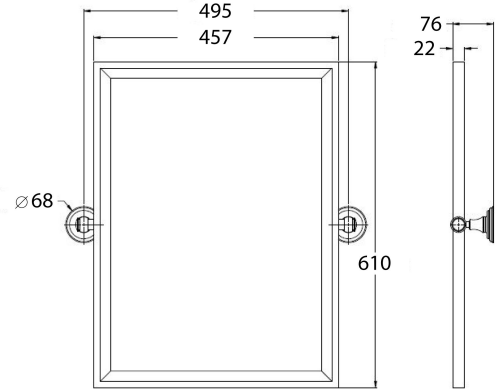

## Mayer Pivot Rectangle Mirror

**Code:** MAR460

BATHROOM | KITCHEN | LAUNDRY | TRADITIONAL & HAMPTONS STYLE SPECIALISTS

### Specifications

- Finish: Matte black Electroplated, Brushed Brass PVD, Brushed Nickel PVD
- Thick-plated bevelled mirror
- Includes concealed sturdy wall brackets.
- Tilts to the perfect viewing angle
- Available in Chrome, Matte Black, Brushed Nickel or Brushed Brass Frame