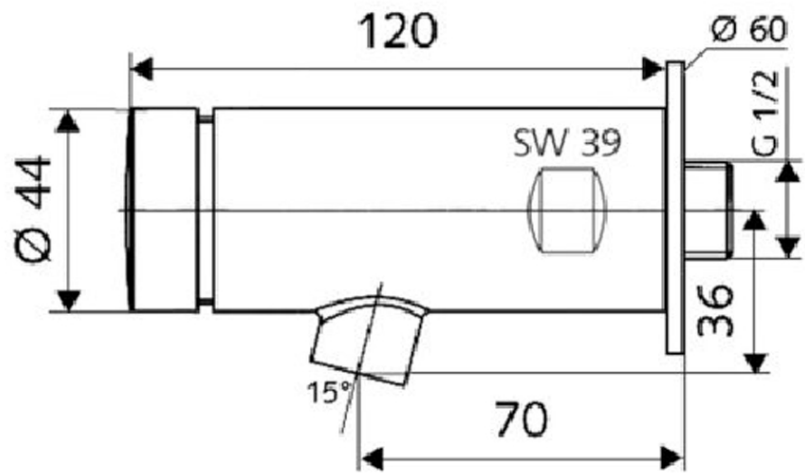

Petit Self Closing Wall Mounted Tap

Product Image

Product Details

SKU: 021480699
Brand: Schell
Range: Petit
Warranty: 2 Years
WELS: 6 Star 5 LPM, Reg #: T29694

Additional Features

Required Product

Recommended Products

Technical Specification

Additional Notes
 * Optional 616760699 Female/Female 60mm Tap Extension OR 616620699 Male/Female 60mm Tap Extension
 * Suitable for cold or pre-mixed water
 * Durable vandal resistant
 * Adjustable flow time 5 to 15 seconds
 * Easy push activation

Note: All dimensions are in millimetres and are subject to normal manufacturing variations. Always use the physical product measurements for cut-outs and rough-ins as the technical details shown may differ from the actual product. Use acetic cured silicone sealant. Do not use epoxy type adhesives. Clean with damp cloth. Do not use abrasive cleaners, liquids or pastes.