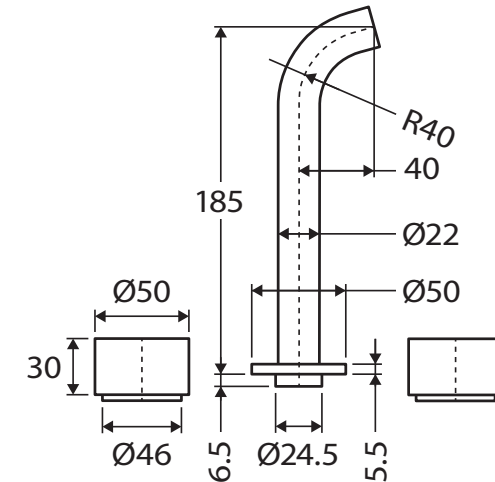

## WALL BASIN/BATH TAP SET

### Features

- Modern design with circular taps
- Made from solid brass
- ¼ turn ceramic disc
- Fixed position spout
- Concealed aerator
- Concealed back plates on taps
- **WELS 5 Star rated, 6L/min**

**Please note:** This product may have a visible Fienza or Watermark logo.

While we aim to ensure specifications are correct at the time of publication, Fienza reserves the right to make modifications without prior notice. Physical colour may vary from image shown. All measurements are shown in millimetres. Always use physical product measurements for mark-ups and roughing-in as the technical drawing may differ from actual product received.