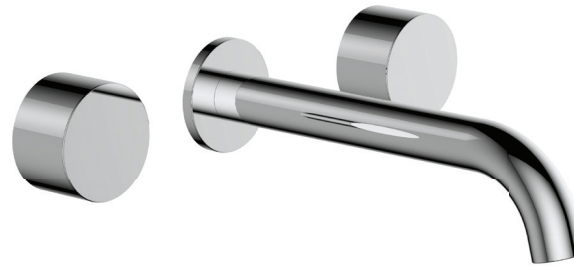

## WALL BASIN/BATH TAP SET

### Features

- Modern design with circular taps
- Made from solid brass
- ¼ turn ceramic disc
- Fixed position spout
- Concealed aerator
- Concealed back plates on taps
- **WELS 5 Star rated, 6L/min**

**Please note:** This product may have a visible Fienza or Watermark logo.

### Available in

Chrome  
**338102**

Brushed Nickel  
**338102BN**

Matte Black  
**338102B**