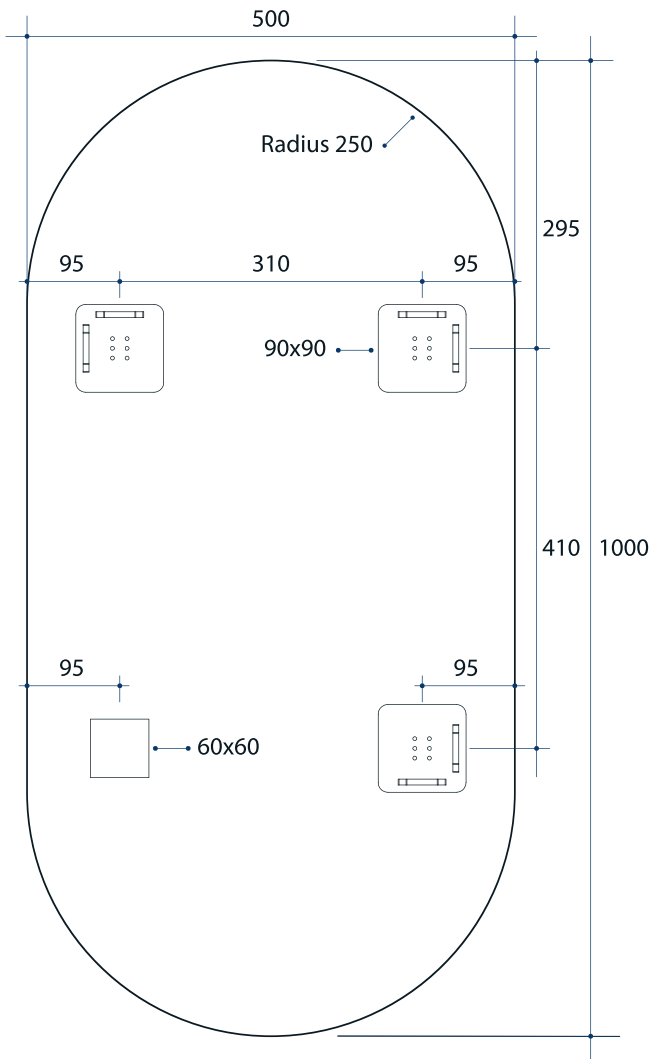

Ablaze Pill Shape Mirror

Note: All dimensions are in millimetres (mm)

Stock Code	Size (mm)	Shape	Edge
DP5010HN	500 x 1000 x 14	Pill	Polished Pencil Edge

Please note: Bracket location may vary +/- 5mm. do not pre-drill holes for mounts before confirming exact locations on your mirror. Do not use or measure from drawings.