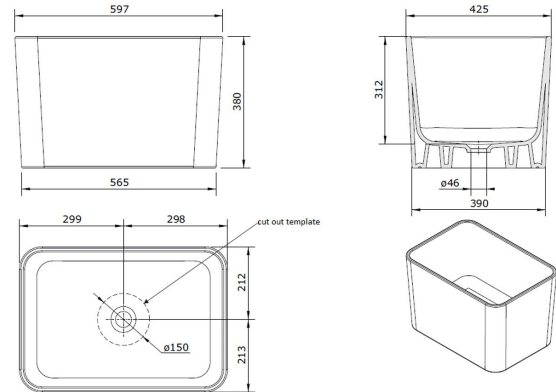

Tribo 60 X 42 Fine Fireclay Sink

Code: 109900

Specifications

- Double-glazed ceramic fine fireclay sink
- Made in Europe
- Glazed on all four sides
- 40mm plug and waste included
- No tap hole only
- Mounting options - counter top or under counter
- Timber tray not included
- Capacity: 58L