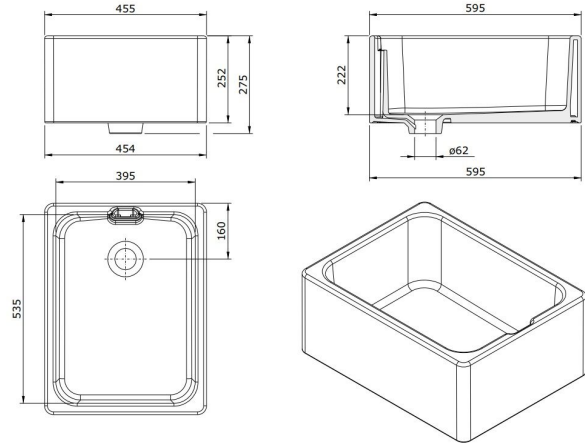

Belfast 60 x 46 Fine Fireclay Butler Sink with Internal Overflow

Code: 7400

Specifications

- Material: Fine Fireclay
- Finish: White Gloss
- Waste Outlet Included: 50 x 50mm Basket Waste
- Mounting options: Butler (front showing), Counter Top (glazed on all 4 sides), Under Counter (framework required)
- Glazed on all four sides
- Capacity: 39L
- Includes working internal integrated overflow
- Note: Fine Fireclay is a natural product and therefore subject to variations. This should be seen as a quality that adds to its unique natural beauty. Variations +/- 2% to the specifications are common and acceptable and are within industry tolerance. We always recommend the cabinet maker and stone provider has the actual sink with them to measure before making cabinetry or cutting stone. For more information please visit our Installation, Care & Warranty page, or Contact Us.