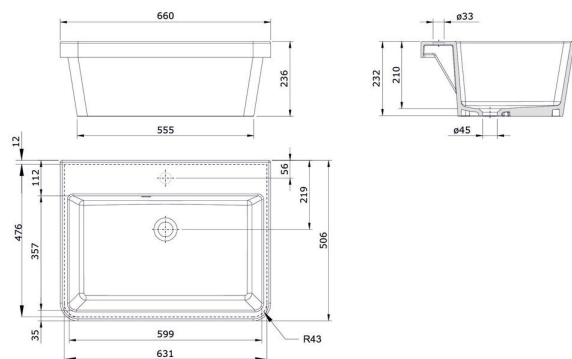

Ravine 66 x 51 Fine Fireclay Inset Sink

Code: 7411

BATHROOM | KITCHEN | LAUNDRY | TRADITIONAL & HAMPTONS STYLE SPECIALISTS

Specifications

- Material: Fine Fireclay
- Finish: Glazed on all four sides
- Waste Outlet Included: 40x50mm plug and waste with overflow included
- Mounting options: Inset
- Tap hole options: One only
- Capacity: 45L
- Note: Fine Fireclay is a natural product and therefore subject to variations. This should be seen as a quality that adds to its unique natural beauty. Variations +/- 2% to the specifications are common and acceptable and are within industry tolerance. We always recommend the cabinet maker and stone provider has the actual sink with them to measure before making cabinetry or cutting stone. For more information please visit our Installation Care & Warranty page or Contact Us.