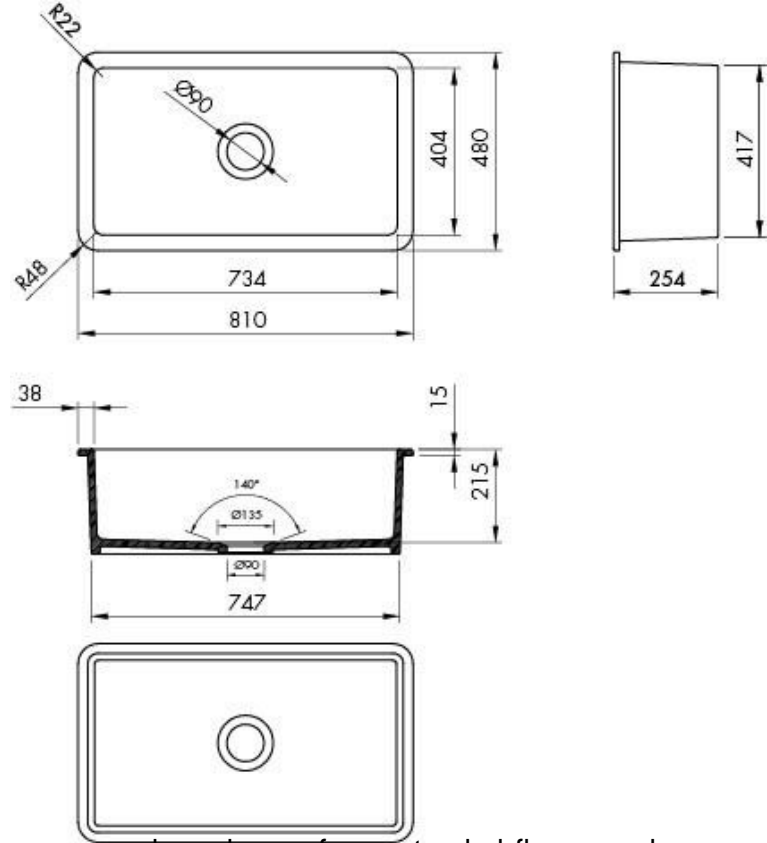

Cuisine 81 x 48 Inset / Undermount Fine Fireclay Sink

Code: CU81FS

Specifications

- Material: Fine Fireclay
- Finish: White Gloss
- Waste Outlet Included: 90x50mm Basket Waste
- Mounting options: Inset & Undermount
- Capacity: 58L
- Suitable for use with food waste disposer – we recommend purchase of an extended flange and a model with anti-vibration collar
- Note: Fine Fireclay is a natural product and therefore subject to variations. This should be seen as a quality that adds to its unique natural beauty. Variations +/- 2% to the specifications are common and acceptable and are within industry tolerance. We always recommend the cabinet maker and stone provider has the actual sink with them to measure before making cabinetry or cutting stone. For more information please visit our Installation Care & Warranty page or Contact Us.

Product Options

CU81FS: Cuisine 81 x 48 Inset / Undermount Fine Fireclay Sink

CU81FS-OF: Cuisine 81 x 48 Inset / Undermount Fine Fireclay Sink with overflow

CU81SSG: Cuisine 81 x 48 Stainless Steel Grid

Warranty