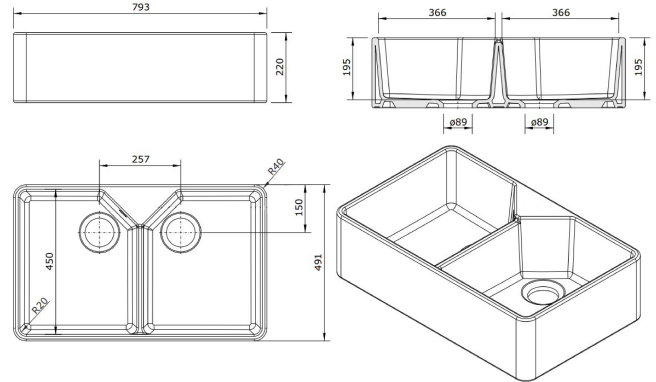

## Chester 80 x 50 Double Flat Front Fine Fireclay Butler Sink

**Code:** 7408

BATHROOM | KITCHEN | LAUNDRY | TRADITIONAL & HAMPTONS STYLE SPECIALISTS

### Specifications

- Double-glazed fine fireclay sink
- Made in Portugal
- Tap Holes Available: None or One
- Waste Outlet Included: 90x50mm Basket Wastes
- Stainless steel grids available at \$113 each
- Capacity Per Bowl: 30L
- Suitable for use with food waste disposer - we recommend purchase of an extended flange and a model with anti-vibration collar
- Fine Fireclay is a natural product and therefore subject to variations. This should be seen as a quality that adds to its unique natural beauty. Variations +/- 2% to the specifications are common and acceptable and are within industry tolerance. We always recommend the cabinet maker and stone provider has the actual sink with them to measure before making cabinetry or cutting stone. For more information please visit our Installation, Care & Warranty page, or Contact Us.