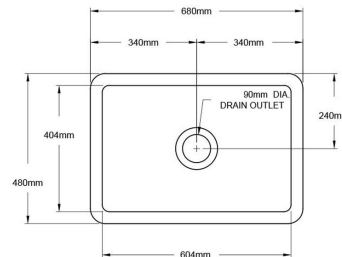

## Cuisine 68 x 48 Inset / Undermount Fine Fireclay Matte Black Sink

**Code:** CU68FS-MB

TRADITIONAL & HAMPTONS STYLE SPECIALISTS

BATHROOM | KITCHEN | LAUNDRY

### Specifications

- Material: Fine Fireclay
- Finish: Matte Black
- Waste Outlet Included: 90x50mm Basket Waste
- Mounting options: Inset & Undermount
- Capacity: 46L
- Suitable for use with food waste disposer – we recommend purchase of an extended flange and a model with anti-vibration collar
- Note: Fine Fireclay is a natural product and therefore subject to variations. This should be seen as a quality that adds to its unique natural beauty. Variations +/- 2% to the specifications are common and acceptable and are within industry tolerance. We always recommend the cabinet maker and stone provider has the actual sink with them to measure before making cabinetry or cutting stone. For more information please visit our Installation Care & Warranty page or Contact Us.

### Product Options

CU68SSG: Cuisine 68 x 48 Stainless Steel Grid

CU68FS-MB: Cuisine 68 x 48 Inset / Undermount Fine Fireclay Sink

CU68FS-MB-OF: Cuisine 68 x 48 Inset / Undermount Fine Fireclay Sink with Overflow