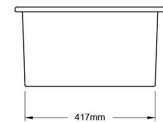

## Cuisine 68 x 48 Inset / Undermount Fine Fireclay Matte Black Sink

**Code:** CU68FS-MB

TRADITIONAL & HAMPTONS STYLE SPECIALISTS

BATHROOM | KITCHEN | LAUNDRY

### Specifications

- Material: Fine Fireclay
- Finish: Matte Black
- Waste Outlet Included: 90x50mm Basket Waste
- Mounting options: Inset & Undermount
- Capacity: 46L
- Suitable for use with food waste disposer – we recommend purchase of an extended flange and a model with anti-vibration collar
- Note: Fine Fireclay is a natural product and therefore subject to variations. This should be seen as a quality that adds to its unique natural beauty. Variations +/- 2% to the specifications are common and acceptable and are within industry tolerance. We always recommend the cabinet maker and stone provider has the actual sink with them to measure before making cabinetry or cutting stone. For more information please visit our Installation Care & Warranty page or Contact Us.