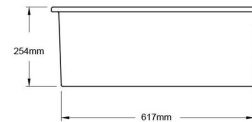

Cuisine 68 x 48 Inset / Undermount Fine Fireclay Matte Black Sink

Code: CU68FS-MB

TRADITIONAL & HAMPTONS STYLE SPECIALISTS

BATHROOM | KITCHEN | LAUNDRY

Specifications

- Material: Fine Fireclay
- Finish: Matte Black
- Waste Outlet Included: 90x50mm Basket Waste
- Mounting options: Inset & Undermount
- Capacity: 46L
- Suitable for use with food waste disposer – we recommend purchase of an extended flange and a model with anti-vibration collar
- Note: Fine Fireclay is a natural product and therefore subject to variations. This should be seen as a quality that adds to its unique natural beauty. Variations +/- 2% to the specifications are common and acceptable and are within industry tolerance. We always recommend the cabinet maker and stone provider has the actual sink with them to measure before making cabinetry or cutting stone. For more information please visit our Installation Care & Warranty page or Contact Us.

Product Options

CU68SSG: Cuisine 68 x 48 Stainless Steel Grid

CU68FS-MB: Cuisine 68 x 48 Inset / Undermount Fine Fireclay Sink

CU68FS-MB-OF: Cuisine 68 x 48 Inset / Undermount Fine Fireclay Sink with Overflow

Warranty

For peace of mind, Turner Hastings offers the following warranty on this product and its components:

Fine fireclay - Lifetime

For more details, click here to refer to our warranty page.