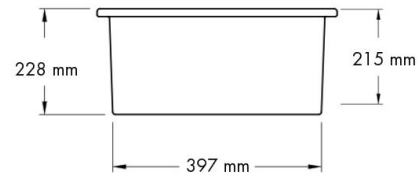

Cuisine 46 x 46 Inset / Undermount Fine Fireclay Sink

Code: CU46FS

Specifications

- Material: Fine Fireclay
- Finish: White Gloss
- Waste Outlet Included: 90x50mm Basket Waste
- Mounting options: Inset & Undermount
- Capacity: 28L
- Suitable for use with food waste disposer – we recommend purchase of an extended flange and a model with anti-vibration collar
- Note: Fine Fireclay is a natural product and therefore subject to variations. This should be seen as a quality that adds to its unique natural beauty. Variations +/- 2% to the specifications are common and acceptable and are within industry tolerance. We always recommend the cabinet maker and stone provider has the actual sink with them to measure before making cabinetry or cutting stone. For more information please visit our Installation Care & Warranty page or Contact Us.

Product Options

CU46FS: Cuisine 46 x 46 Inset / Undermount Fine Fireclay Sink

CU46SSG: Cuisine 46 x 46 Stainless Steel Grid

CU46FS-OF: Cuisine 46 x 46 Inset / Undermount Fine Fireclay Sink with Overflow

Warranty