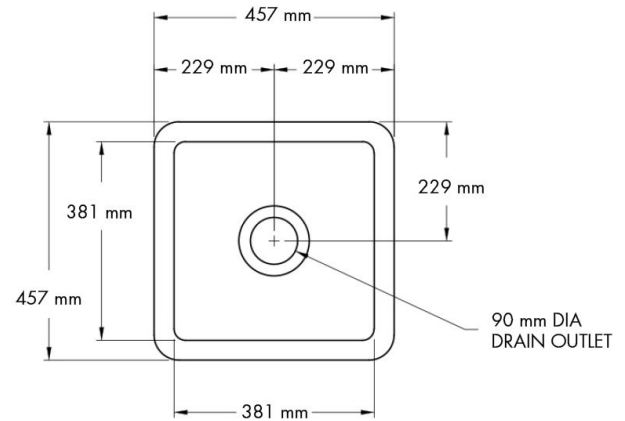

Cuisine 46 x 46 Inset / Undermount Fine Fireclay Sink

Code: CU46FS

Specifications

- Material: Fine Fireclay
- Finish: White Gloss
- Waste Outlet Included: 90x50mm Basket Waste
- Mounting options: Inset & Undermount
- Capacity: 28L
- Suitable for use with food waste disposer – we recommend purchase of an extended flange and a model with anti-vibration collar
- Note: Fine Fireclay is a natural product and therefore subject to variations. This should be seen as a quality that adds to its unique natural beauty. Variations +/- 2% to the specifications are common and acceptable and are within industry tolerance. We always recommend the cabinet maker and stone provider has the actual sink with them to measure before making cabinetry or cutting stone. For more information please visit our Installation Care & Warranty page or Contact Us.

Product Options

CU46FS: Cuisine 46 x 46 Inset / Undermount Fine Fireclay Sink

CU46SSG: Cuisine 46 x 46 Stainless Steel Grid

CU46FS-OF: Cuisine 46 x 46 Inset / Undermount Fine Fireclay Sink with Overflow

Warranty